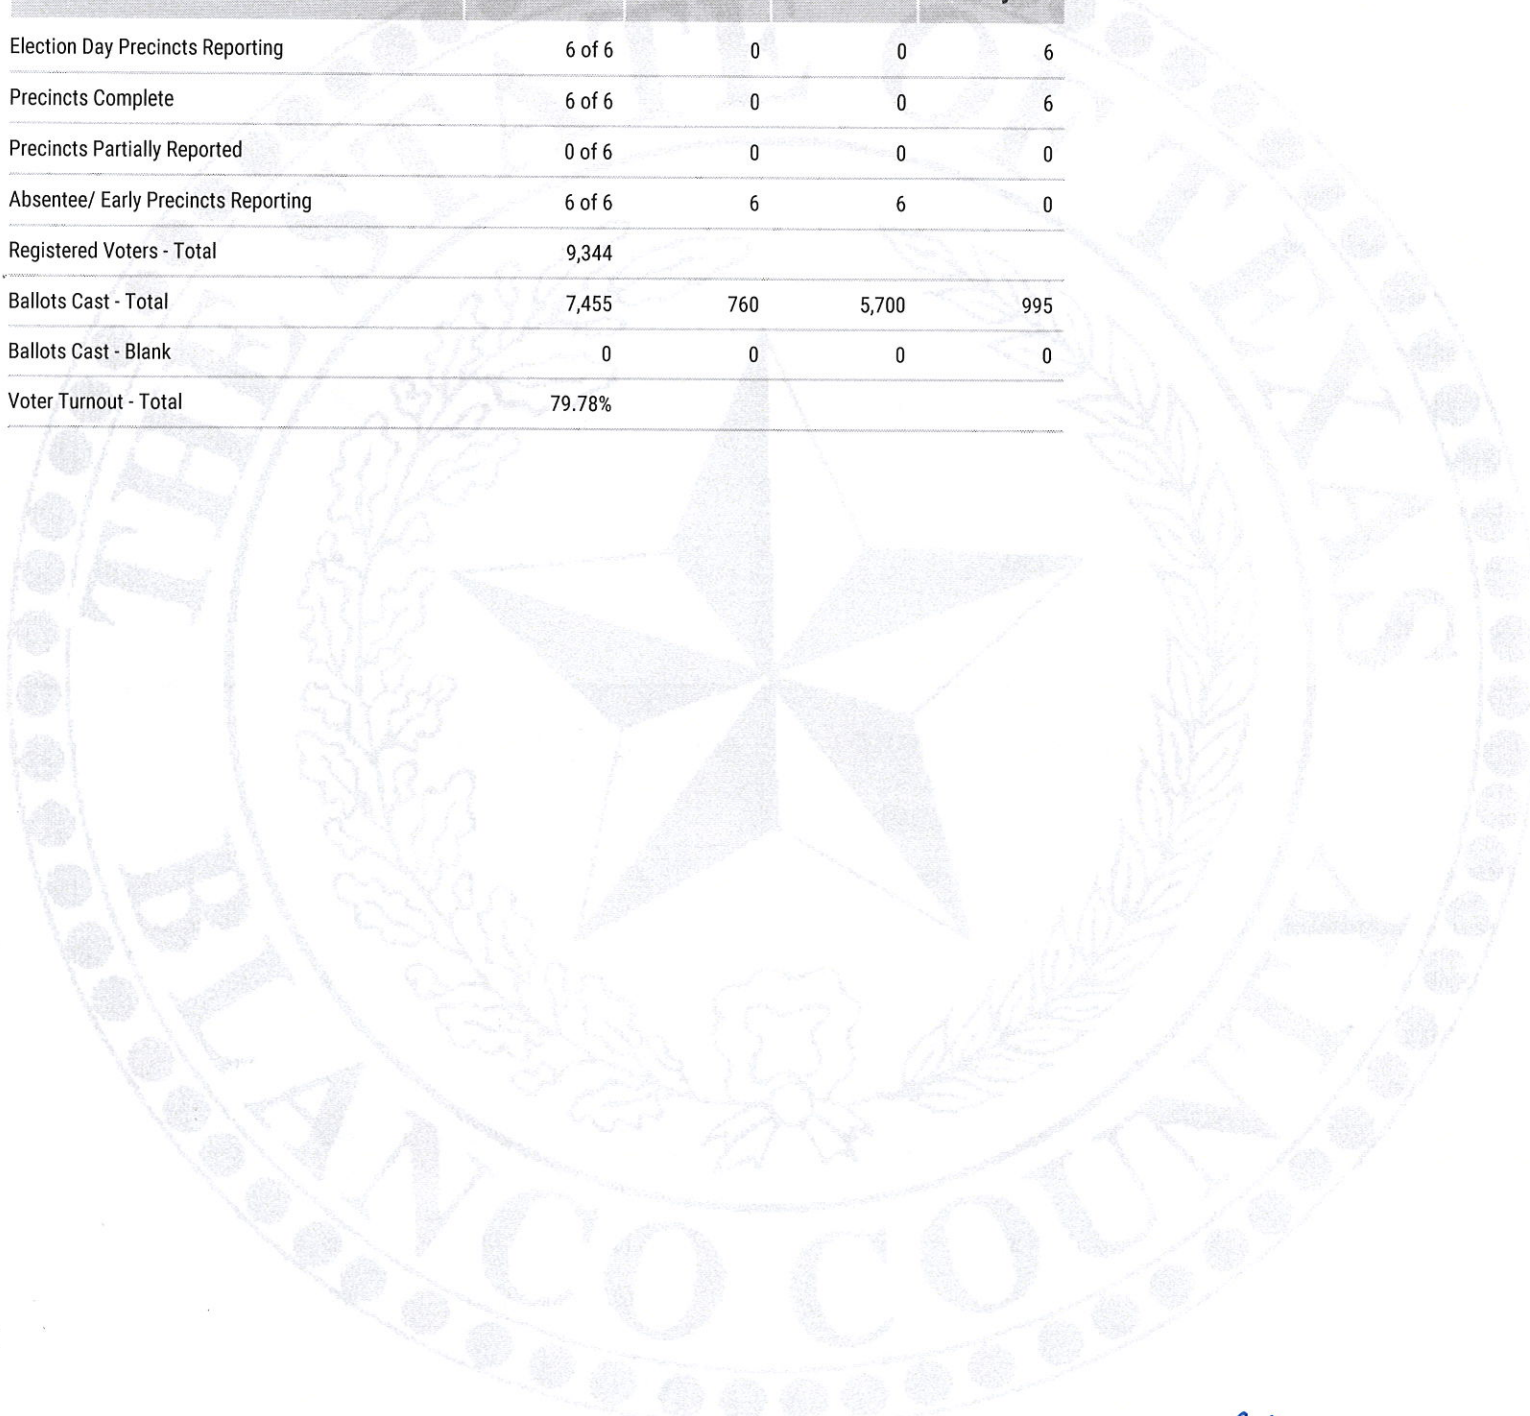

Summary Results Report
2020 General Election

November 3, 2020

UNOFFICIAL RESULTS

Blanco County

STATISTICS

	TOTAL	Absentee	Early Voting	Election Day
Election Day Precincts Reporting	6 of 6	0	0	6
Precincts Complete	6 of 6	0	0	6
Precincts Partially Reported	0 of 6	0	0	0
Absentee/ Early Precincts Reporting	6 of 6	6	6	0
Registered Voters - Total	9,344			
Ballots Cast - Total	7,455	760	5,700	995
Ballots Cast - Blank	0	0	0	0
Voter Turnout - Total	79.78%			

BS

Summary Results Report
2020 General Election
November 3, 2020

UNOFFICIAL RESULTS

Blanco County

President / Vice-President
Vote For 1

	TOTAL	VOTE %	Absentee	Early Voting	Election Day
REP Donald J. Trump / Michael R. Pence	5,429	73.00%	324	4,289	816
DEM Joseph R. Biden / Kamala D. Harris	1,905	25.62%	419	1,333	153
LIB Jo Jorgensen / Jeremy "Spike" Cohen	70	0.94%	7	49	14
GRN Howie Hawkins / Angela Walker	15	0.20%	2	9	4
Write-In Totals	18	0.24%	3	11	4
Not Assigned	18	0.24%	3	11	4
Total Votes Cast	7,437	100.00%	755	5,691	991
Overvotes	0		0	0	0
Undervotes	18		5	9	4
Contest Totals	7,455		760	5,700	995